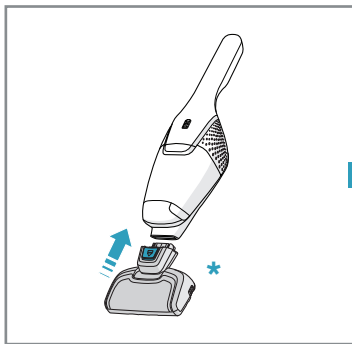

4h

100%

- FULLY CHARGED
- 75-100%
- 50-75%
- 25-50%
- RECHARGING NEEDED

Min Mode ~ 45 min

Max Mode ~ 16 min

PUSH

Max → [Pause] → Min

**Car Kit**  
AKIT 360+  
PNC: 900 168 3375