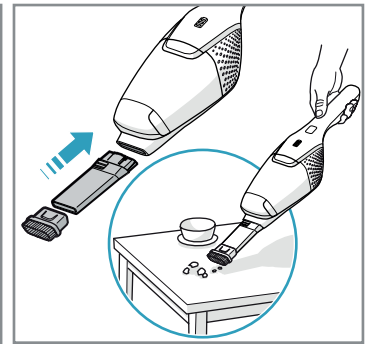

4h

100%

- FULLY CHARGED
- 75-100%
- 50-75%
- 25-50%
- RECHARGING NEEDED

Min Mode ~ 45 min

Max Mode ~ 16 min

PUSH

Max → [Pause] → Min

**Car Kit**  
AKIT 360+  
PNC: 900 168 3375