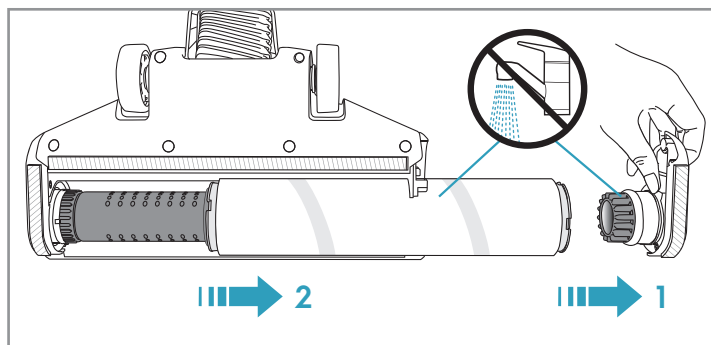

4h

100%

- FULLY CHARGED
- 75-100%
- 50-75%
- 25-50%
- RECHARGING NEEDED

Min Mode ~ 45 min

Max Mode ~ 16 min

PUSH

Max → [Pause] → Min

**Car Kit**  
AKIT 360+  
PNC: 900 168 3375