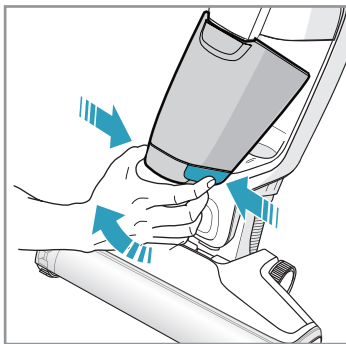

4h

100%

- FULLY CHARGED
- 75-100%
- 50-75%
- 25-50%
- RECHARGING NEEDED

Min Mode ~ 45 min

Max Mode ~ 16 min

PUSH

Max → [Pause] → Min

**Car Kit**  
AKIT 360+  
PNC: 900 168 3375