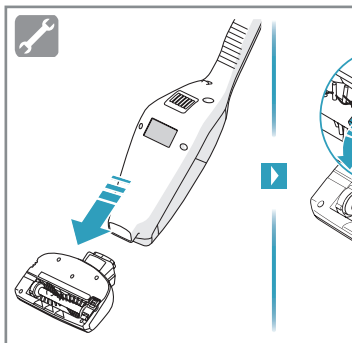

4h

100%

- FULLY CHARGED
- 75-100%
- 50-75%
- 25-50%
- RECHARGING NEEDED

Min Mode ~ 45 min

Max Mode ~ 16 min

PUSH

Max → [Pause] → Min

**Car Kit**  
AKIT 360+  
PNC: 900 168 3375