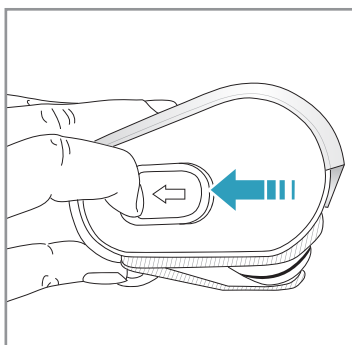

4h

100%

- FULLY CHARGED
- 75-100%
- 50-75%
- 25-50%
- RECHARGING NEEDED

Min Mode ~ 45 min

Max Mode ~ 16 min

PUSH

Max → [Pause] → Min

**Car Kit**  
AKIT 360+  
PNC: 900 168 3375