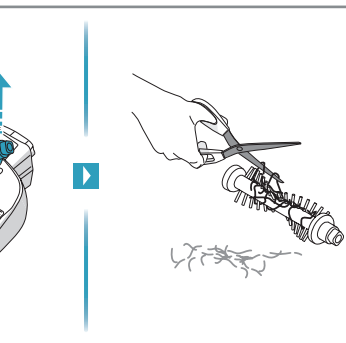

4h

100%

- FULLY CHARGED
- 75-100%
- 50-75%
- 25-50%
- RECHARGING NEEDED

Min Mode ~ 45 min

Max Mode ~ 16 min

PUSH

Max → [Pause] → Min

**Car Kit**  
AKIT 360+  
PNC: 900 168 3375