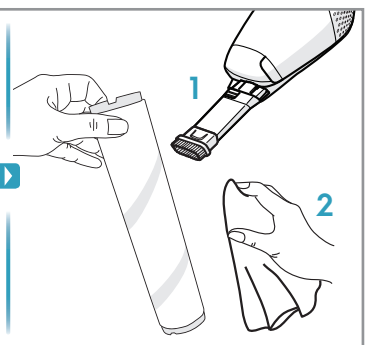

4h

100%

- FULLY CHARGED
- 75-100%
- 50-75%
- 25-50%
- RECHARGING NEEDED

Min Mode ~ 45 min

Max Mode ~ 16 min

PUSH

Max → [Pause] → Min

**Car Kit**  
AKIT 360+  
PNC: 900 168 3375