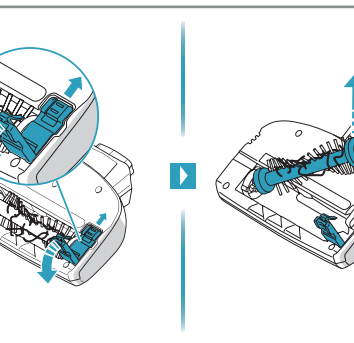

4h

100%

- FULLY CHARGED
- 75-100%
- 50-75%
- 25-50%
- RECHARGING NEEDED

Min Mode ~ 45 min

Max Mode ~ 16 min

PUSH

Max → [Pause] → Min

**Car Kit**  
AKIT 360+  
PNC: 900 168 3375