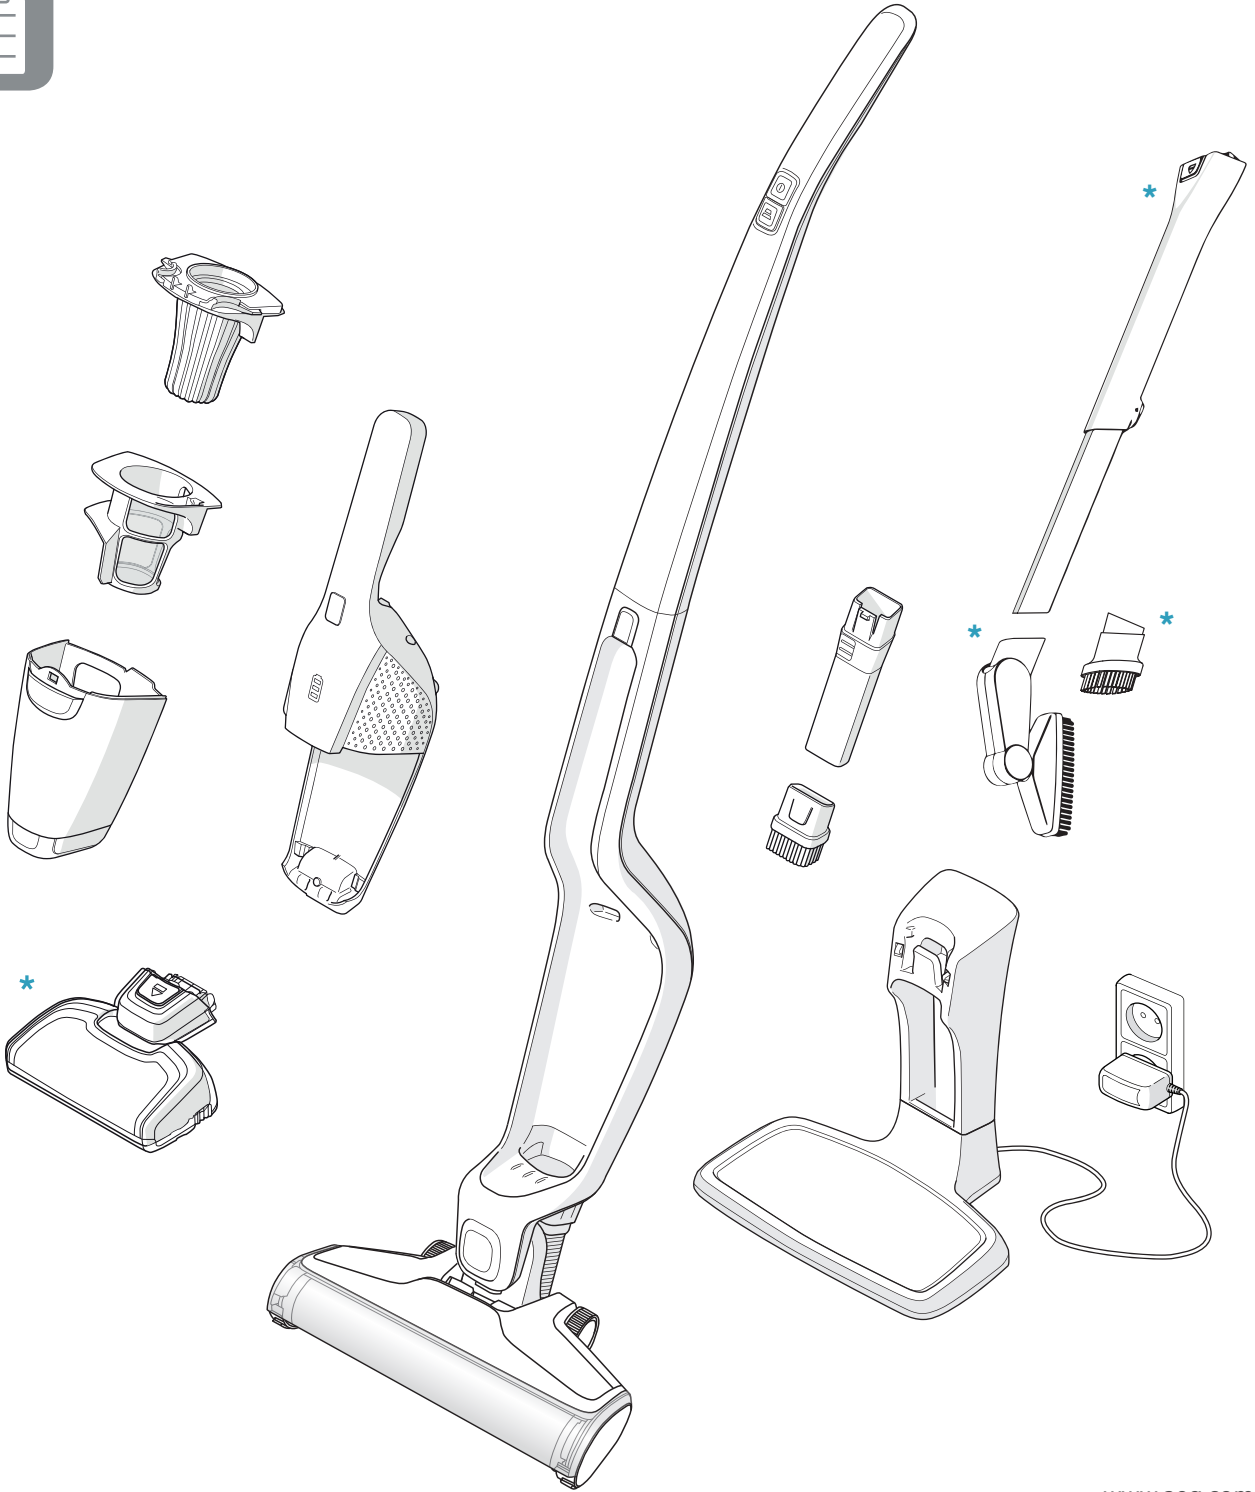

AEG

www.aeg.com

* Accessories may vary from model to model. | Les accessoires peuvent varier d'un modèle à l'autre. | Ausstattung und Zubehör kann je nach Modell variieren. | Accessoires kunnen per model verschillen. | Los accesorios pueden variar según el modelo. | Os acessórios podem variar de modelo para modelo. | Gli accessori possono variare da modello a modello. | Τα εξαρτήματα ίσως διαφέρουν από μοντέλο σε μοντέλο. | إدخال ليكودوم نم حلت حيت دق شاقفردمها