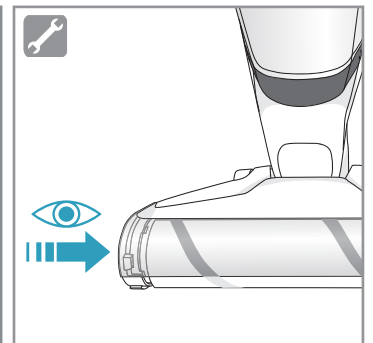

4h

100%

- FULLY CHARGED
- 75-100%
- 50-75%
- 25-50%
- RECHARGING NEEDED

Min Mode ~ 45 min

Max Mode ~ 16 min

PUSH

Max → [Pause] → Min

**Car Kit**  
AKIT 360+  
PNC: 900 168 3375