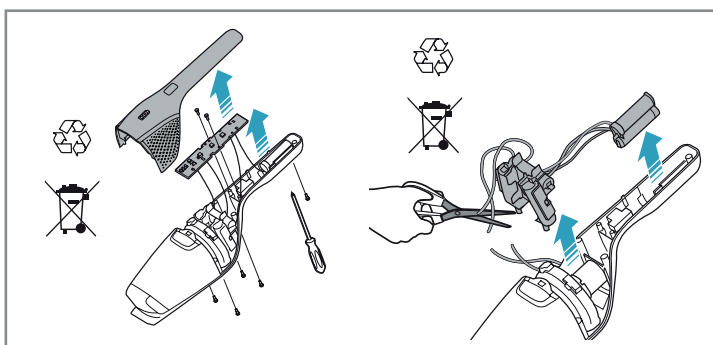

4h

100%

- FULLY CHARGED
- 75-100%
- 50-75%
- 25-50%
- RECHARGING NEEDED

Min Mode ~ 45 min

Max Mode ~ 16 min

PUSH

Max → [Pause] → Min

**Car Kit**  
AKIT 360+  
PNC: 900 168 3375