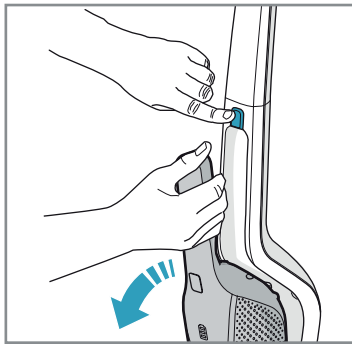

4h

100%

- FULLY CHARGED
- 75-100%
- 50-75%
- 25-50%
- RECHARGING NEEDED

Min Mode ~ 45 min

Max Mode ~ 16 min

PUSH

Max → [Pause] → Min

**Car Kit**  
AKIT 360+  
PNC: 900 168 3375