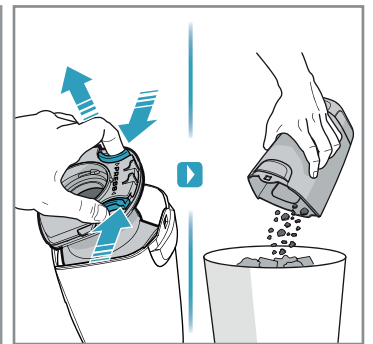

4h

100%

- FULLY CHARGED
- 75-100%
- 50-75%
- 25-50%
- RECHARGING NEEDED

Min Mode ~ 45 min

Max Mode ~ 16 min

PUSH

Max → [Pause] → Min

**Car Kit**  
AKIT 360+  
PNC: 900 168 3375