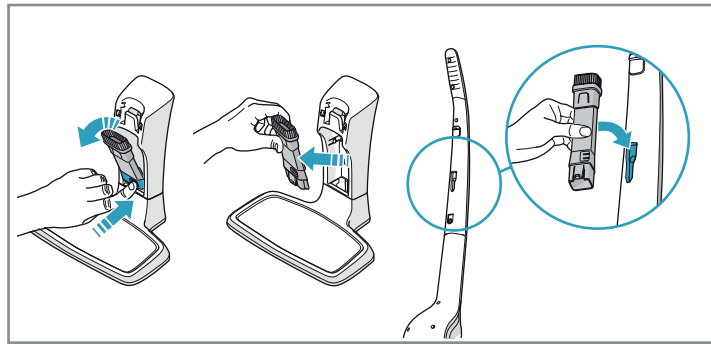

4h

100%

- FULLY CHARGED
- 75-100%
- 50-75%
- 25-50%
- RECHARGING NEEDED

Min Mode ~ 45 min

Max Mode ~ 16 min

PUSH

Max → [Pause] → Min

**Car Kit**  
AKIT 360+  
PNC: 900 168 3375